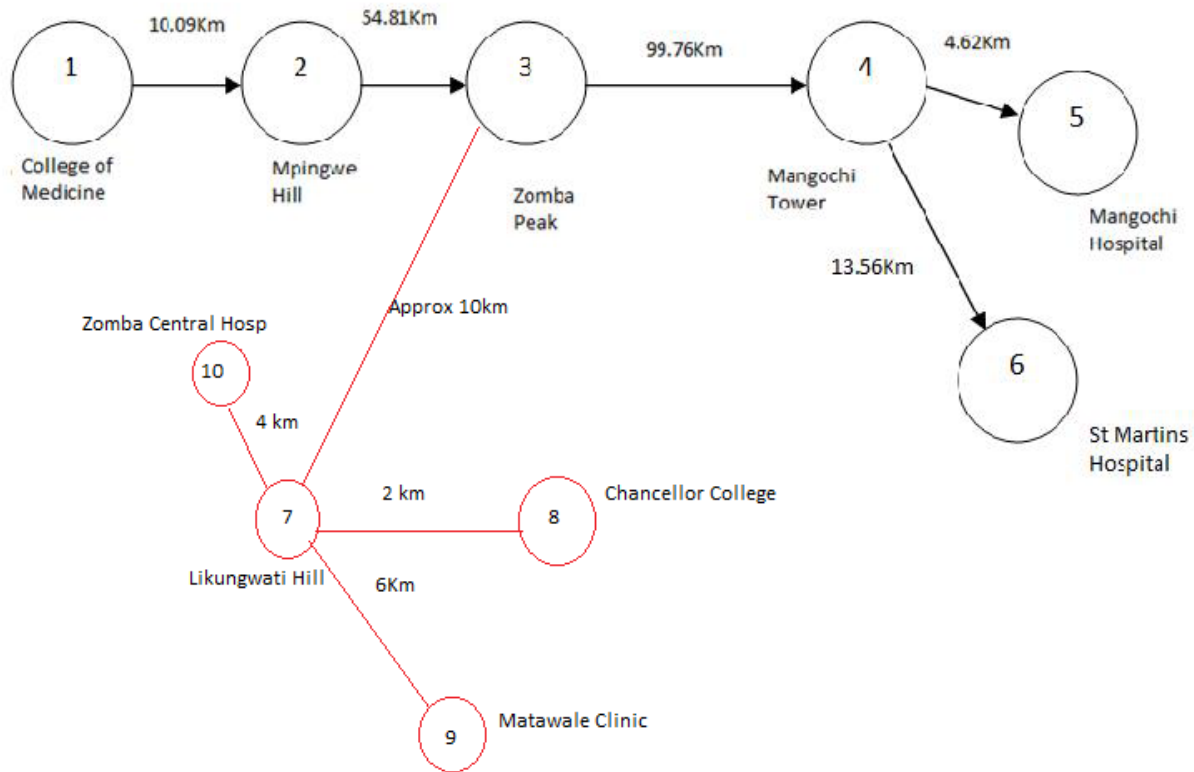

Google

Image © 2007 TerraMetrics
Image © 2007 NASA

Streaming 100%

Eye alt: 175.61 km

Positer: 14° 48'09.16"S 74° 50'45.84"E elev: 715 m

Modified Link

What we require

- Equipment
 - More radios
 - Power Supplies
 - Cables
- Power
 - Alternative source of energy e.g Solar
- Transport
 - Probably a cruiser for the project