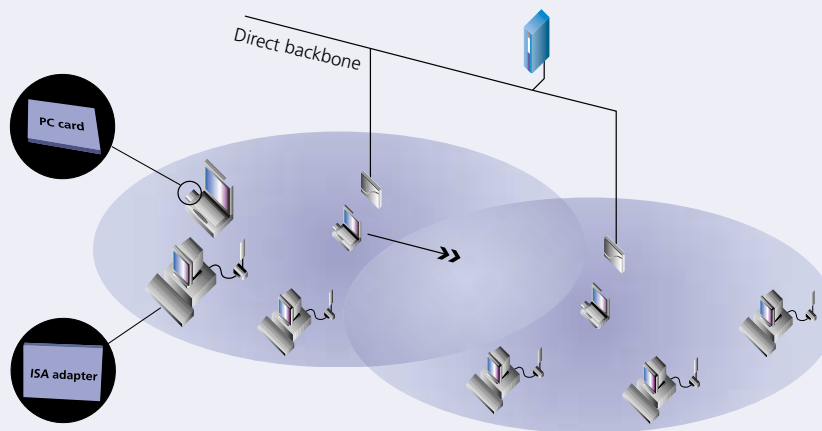

Basic ORiNOCO PC Card Configuration

YOUR MOBILE BROADBAND CONNECTION

orinoco
THE NEW WAVELAN